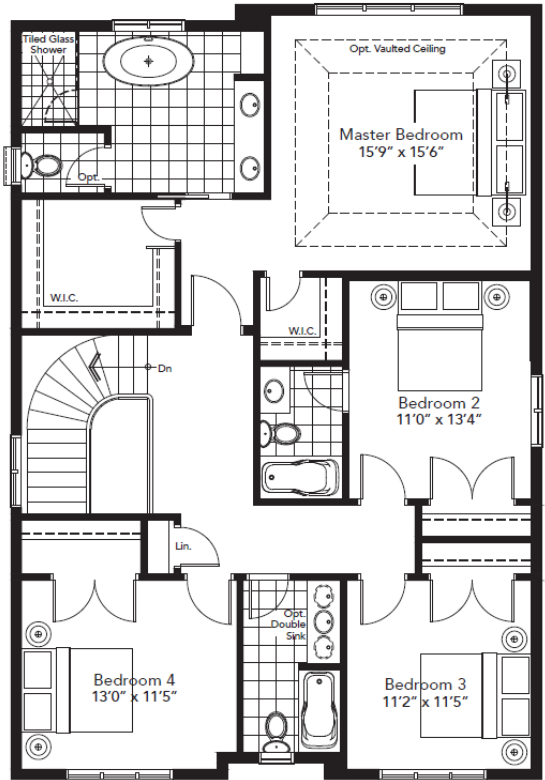

THE CAPRI

Elev. A - 2,505 sq. ft.

Elev. A

GROUND FLOOR

SECOND FLOOR

BASEMENT

THE AMALFI

Elev. A - 2,953 sq. ft.

Elev. A

GROUND FLOOR

SECOND FLOOR

BASEMENT

THE SALERNO

Elev. A 2,391 sq ft

Elev. A

GROUND FLOOR

SECOND FLOOR

BASEMENT