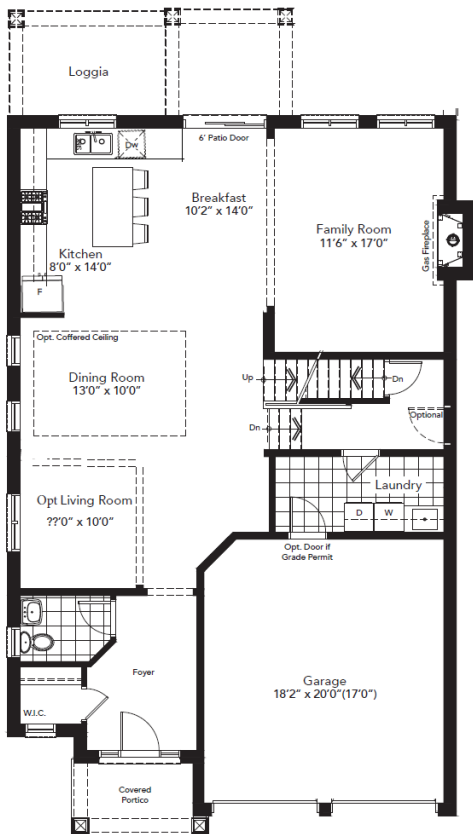

THE CAPRI

Elev. A - 2,505 sq. ft.

Elev. A

GROUND FLOOR

SECOND FLOOR

BASEMENT

THE AMALFI

Elev. A - 2,953 sq. ft.

Elev. A

GROUND FLOOR

SECOND FLOOR

BASEMENT

THE SALERNO

Elev. A 2,391 sq ft

Elev. A

GROUND FLOOR

SECOND FLOOR

BASEMENT