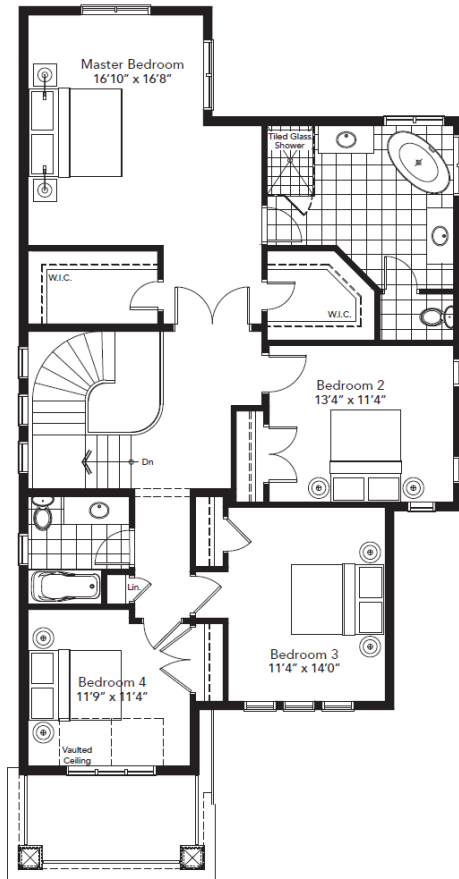

THE CAPRI

Elev. A - 2,505 sq. ft.

Elev. A

GROUND FLOOR

SECOND FLOOR

BASEMENT

THE AMALFI

Elev. A - 2,953 sq. ft.

Elev. A

GROUND FLOOR

SECOND FLOOR

BASEMENT

THE SALERNO

Elev. A 2,391 sq ft

Elev. A

GROUND FLOOR

SECOND FLOOR

BASEMENT