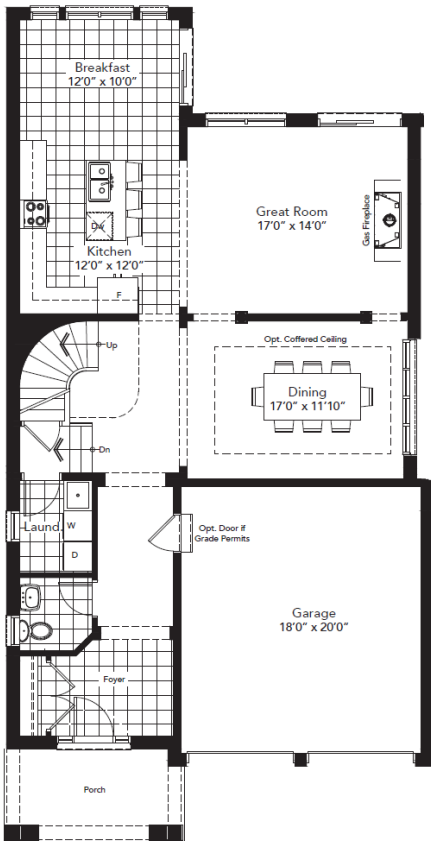

THE CAPRI

Elev. A - 2,505 sq. ft.

Elev. A

GROUND FLOOR

SECOND FLOOR

BASEMENT

THE AMALFI

Elev. A - 2,953 sq. ft.

Elev. A

GROUND FLOOR

SECOND FLOOR

BASEMENT

THE SALERNO

Elev. A 2,391 sq ft

Elev. A

GROUND FLOOR

SECOND FLOOR

BASEMENT