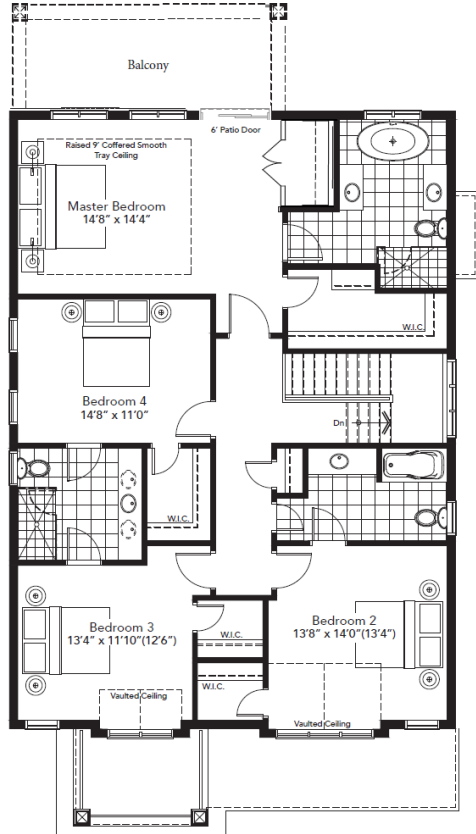

THE CAPRI

Elev. A - 2,505 sq. ft.

Elev. A

GROUND FLOOR

SECOND FLOOR

BASEMENT

THE AMALFI

Elev. A - 2,953 sq. ft.

Elev. A

GROUND FLOOR

SECOND FLOOR

BASEMENT

THE SALERNO

Elev. A 2,391 sq ft

Elev. A

GROUND FLOOR

SECOND FLOOR

BASEMENT