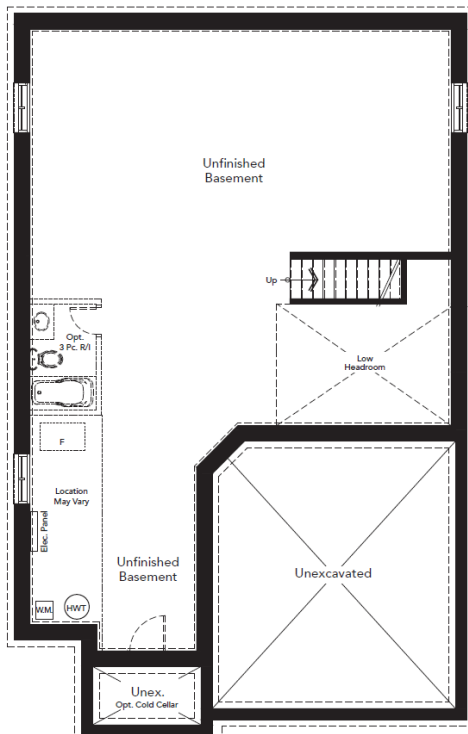

THE CAPRI

Elev. A - 2,505 sq. ft.

Elev. A

GROUND FLOOR

SECOND FLOOR

BASEMENT

THE AMALFI

Elev. A - 2,953 sq. ft.

Elev. A

GROUND FLOOR

SECOND FLOOR

BASEMENT

THE SALERNO

Elev. A 2,391 sq ft

Elev. A

GROUND FLOOR

SECOND FLOOR

BASEMENT