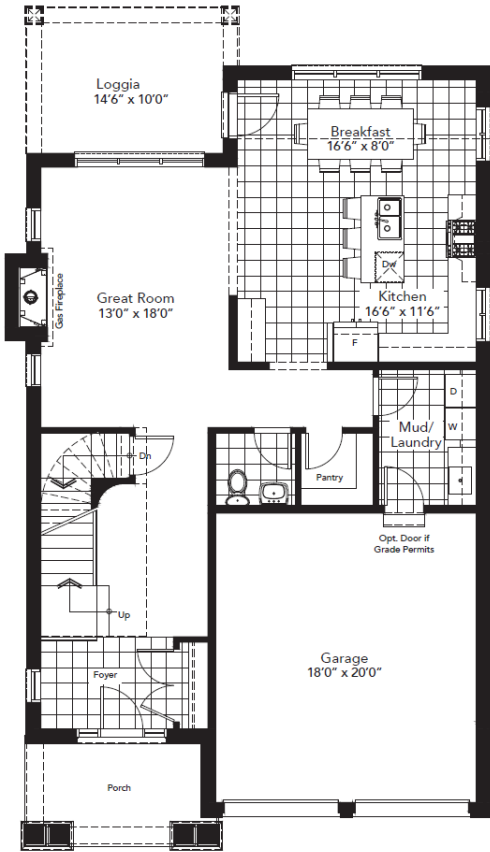

THE CAPRI

Elev. A - 2,505 sq. ft.

Elev. A

GROUND FLOOR

SECOND FLOOR

BASEMENT

THE AMALFI

Elev. A - 2,953 sq. ft.

Elev. A

GROUND FLOOR

SECOND FLOOR

BASEMENT

THE SALERNO

Elev. A 2,391 sq ft

Elev. A

GROUND FLOOR

SECOND FLOOR

BASEMENT