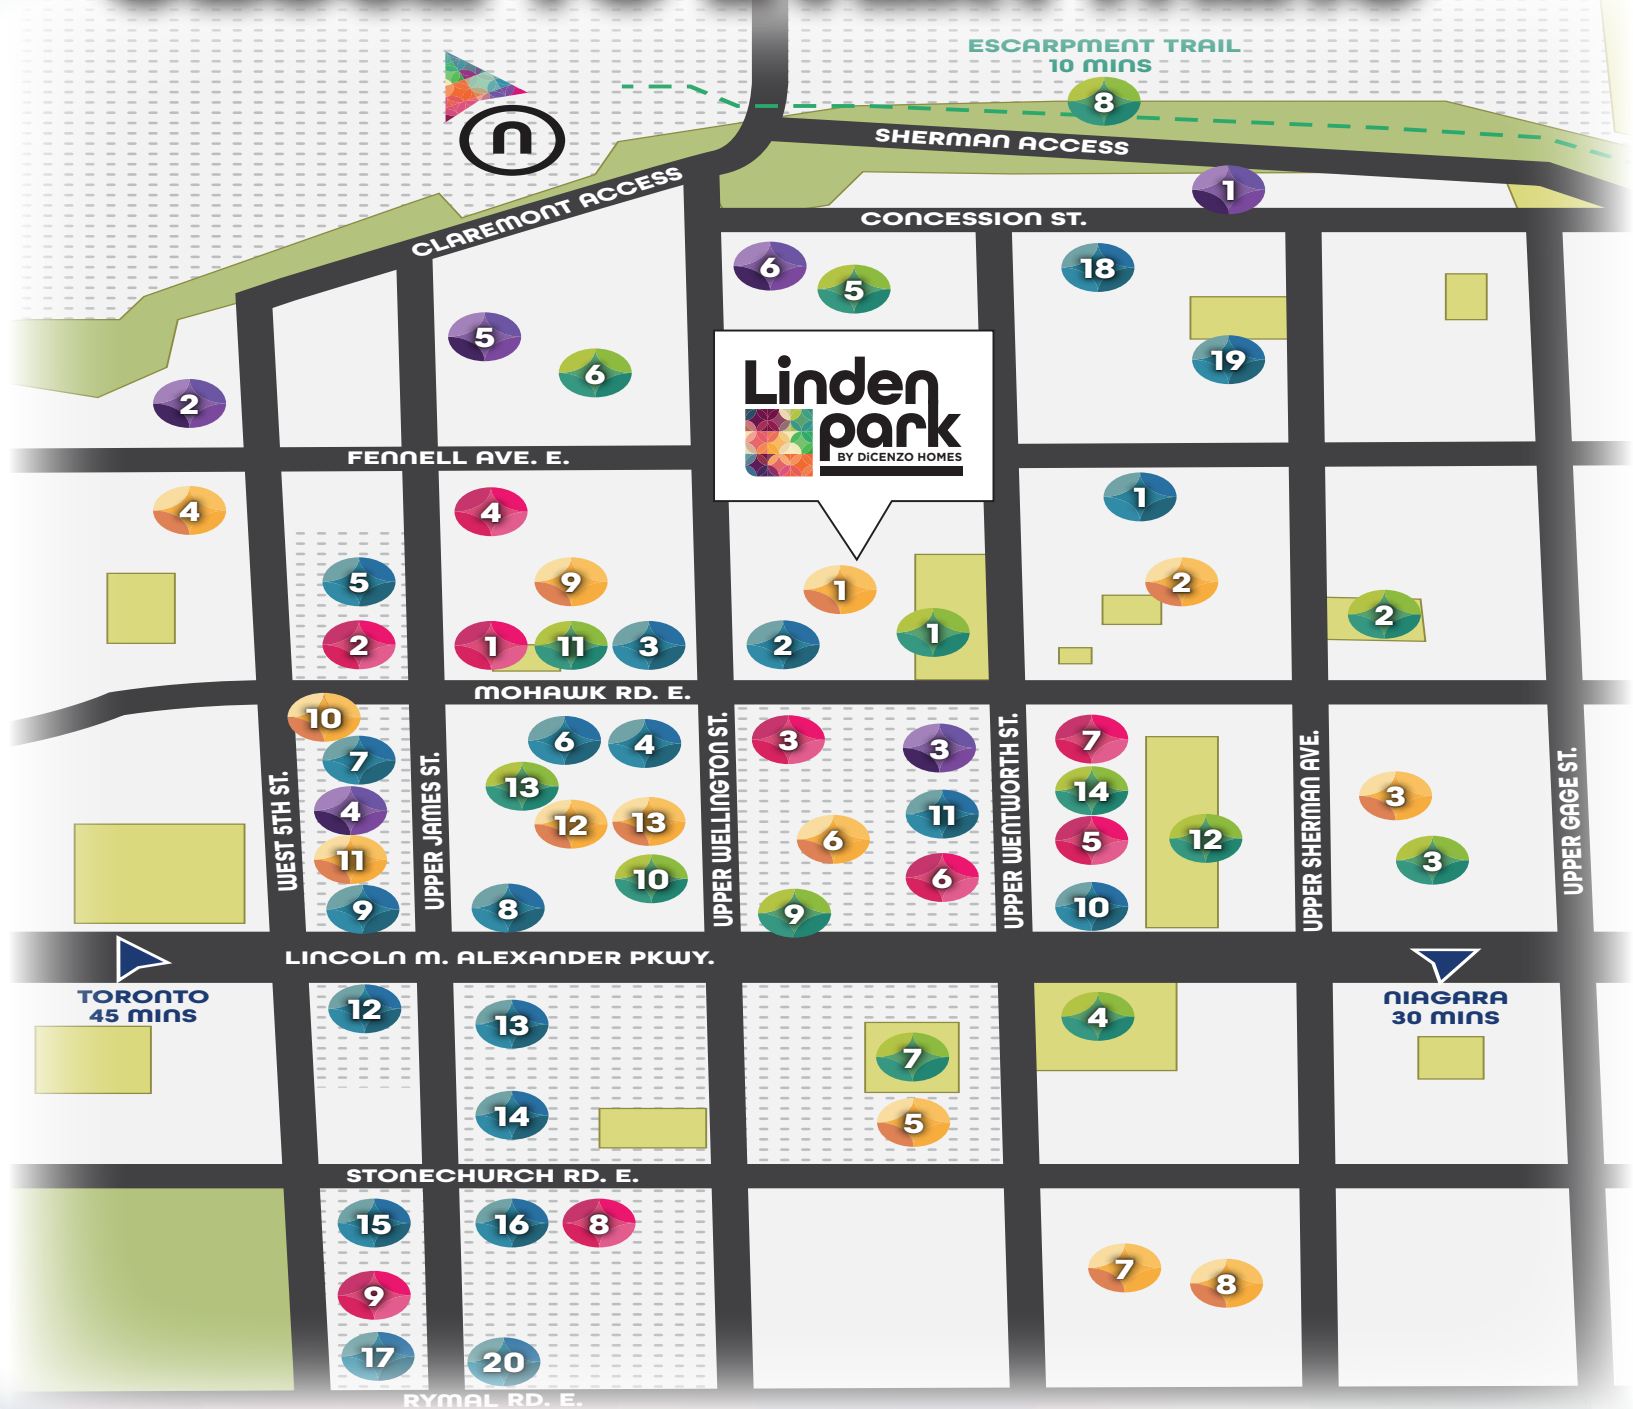

CLOSE TO EVERYTHING

SHOPPING

- Upper James Plaza Mall**
Food Basics
Canadian Tire
- Nofrills
Rexall
- Shoppers Drug Mart
- SmartCentres
Walmart Supercentre
LCBO
CIBC
Penningtons
Bulk Barn
Dollarama
The Beer Store
- CF Lime Ridge**
Hudson's Bay
Mountain Warehouse
American Eagle
Best Buy Mobile
H&M
Urban Behaviour
Aldo
Pandora
Bath & Body Works
Old Navy
BMO Bank of Montreal
- Mark's
Canada Computers & Electronics
Staples
Popeye's Supplements
Toys R Us
Blinds to Go
Eastern Food Market
Dollarama
- TD Canada Trust
Scotiabank
LCBO
Fortinos
The Brick
Marshalls
Winners
EB Video Games
Once Upon a Child

DINING

- Harvey's
Lava Pizza Wings
My Buddy's
Ye Olde Squirrel
- Tim Hortons
- Mario's Pizza & Wings
- El Rinco Paisa
- Little Caesars Pizza
Pho Binh Minh
- Pizza Hut
Quesada Burritos & Tacos
Alamin Charcoal Flame
Wendy's
A&W
Quiznos
- Pho Dui Bo
- Celebrity Billiards & Sports Bar
La Luna Express
- August 8
- Real Fruit Bubble Tea
Arby's
Mucho Burrito
Pi Co
Fox & Fiddle
Starbucks
- McDonald's
- The Keg Steakhouse + Bar
- Shoeless Joe's Sports Grill
Domino's Pizza
Swiss Chalet
- Booster Juice
IOS Estiatorio & Wine Bar
Cora
KFC
- Paramount Middle Eastern Kitchen
Spring Grill House
- Kelseys
Marble Slab Creamery
Montana's
Mandarin
Spring Sushi
Broadway Diner
Toma La
- Fishing Sushi
Caribbean Canadian
The Dirty South
La Luna Mountain
Speedy Subs
HEAL Wellness
- Chicago Style Pizza
- Freshii

HEALTH

- Juravinski Hospital
- St. Joseph's Healthcare
- 860 Dental
Wentworth Dental Care
- Mohawk Animal Clinic
- Sanger Eye Clinic
- Mountain Eye Care

The map is artist's concept and not to scale. E.&O.E.
DiCenzo Homes. All rights reserved. Feb 2022