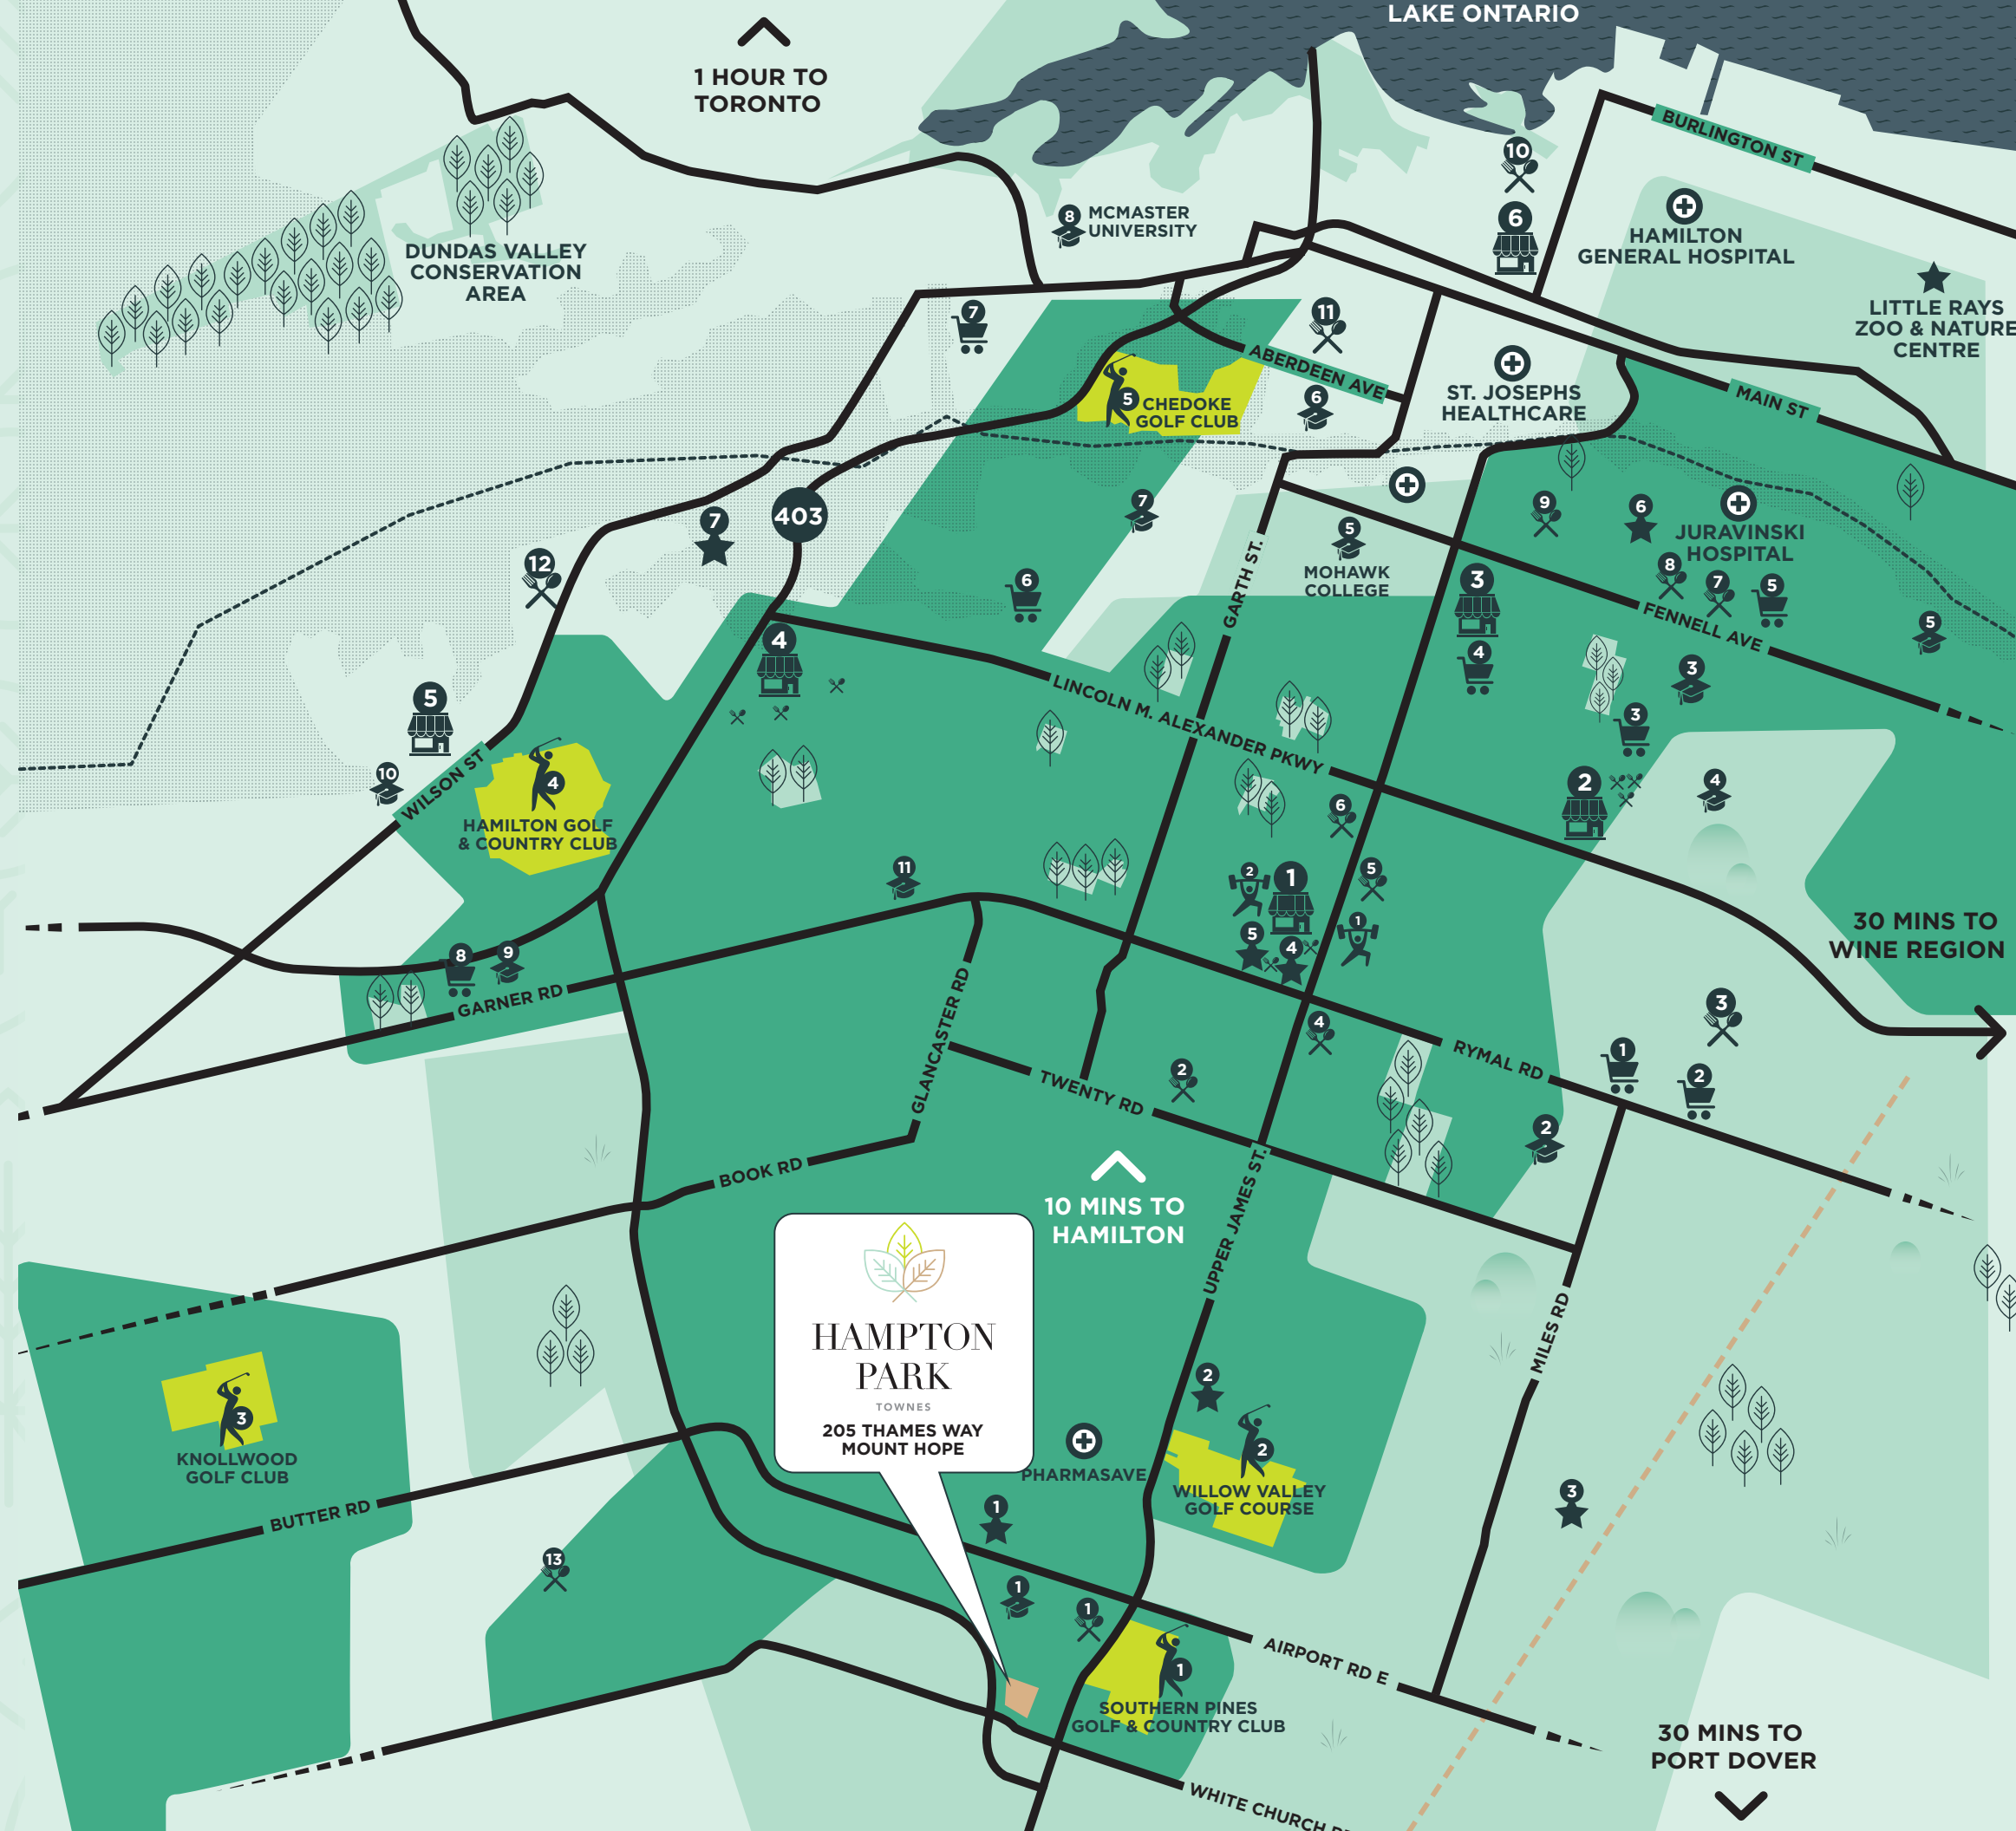

LIVE CLOSE TO IT ALL

SHOPPING

1. SOUTH HAMILTON SQUARE
KELSEY'S MANDARIN WINNERS FORTINOS LCBO SHOPPERS DRUG MART SERVICE CANADA
2. CF LIME RIDGE MALL
HUDSON'S BAY MOUNTAIN WAREHOUSE PEOPLES JEWELLERS OLD NAVY TACO BELL THAI EXPRESS ARBY'S JIMMY THE GREEK
3. SMARTCENTRES
DOLLARAMA LCBO MOORES CLOTHING FOR MEN CANADA POST
4. MEADOWLANDS
BEST BUY PETSMART INDIGO PARTY CITY LASTMAN'S BAD BOY MILESTONES HAMILTON JACK ASTOR'S BAR & GRILL DAIRY QUEEN
5. ANCASTER TOWN PLAZA
FOOD BASICS SUNSHINE JAPANESE RESTAURANT SHOPPERS DRUG MART BRASSIE PUB GLOBAL PET FOODS STACKED PANCAKE & BREAKFAST HOUSE CANADA POST RBC ROYAL BANK
6. JACKSON SQUARE

SCHOOL/COLLEGE

1. MT. HOPE ELEMENTARY SCHOOL
2. NORA FRANCES HENDERSON SECONNDARY SCHOOL
3. FRANKLIN ROAD ELEMENTARY SCHOOL
4. SHERWOOD SECONDARY SCHOOL
5. MOHAWK COLLEGE
6. CHEDOKEE ELEMENTARY SCHOOL
7. LYONSGATE MONTESSORI SCHOOL
8. MCMASTER UNIVERSITY
9. BISHOP TONNOS SECONDARY SCHOOL
10. ANCASTER HIGH SECONDARY SCHOOL
11. REDEEMER UNIVERSITY

GROCERIES

1. FRANKS'S NO FRILLS
2. FRESHCO
3. FORTINOS
4. WALMART SUPERCENTRE
5. METRO
6. FARM BOY
7. FORTINOS
8. SARAI FRESH FOOD & HALAL MEAT

ACTIVITIES

1. CANADIAN WARPLANE HERITAGE MUSEUM
2. CAMERON SPEEDWAY & AMUSEMENTS
3. SOLDIERS OF FORTUNE PAINTBALL
4. FLYING SQUIRREL TRAMPOLINE PARK
5. EAGLE CLASSIC GOLF CENTER & MINI PUTT
6. INCH PARK ARENA & OUTDOOR POOL
7. TIFFANY FALLS

WELLNESS

1. CRUNCH FITNESS
2. GOODLIFE FITNESS

CHIPPewa TRAIL

ESCARPMENT

Artist's concept. Map not to scale. Locations are approximate and subject to change without notice. E.&O.E