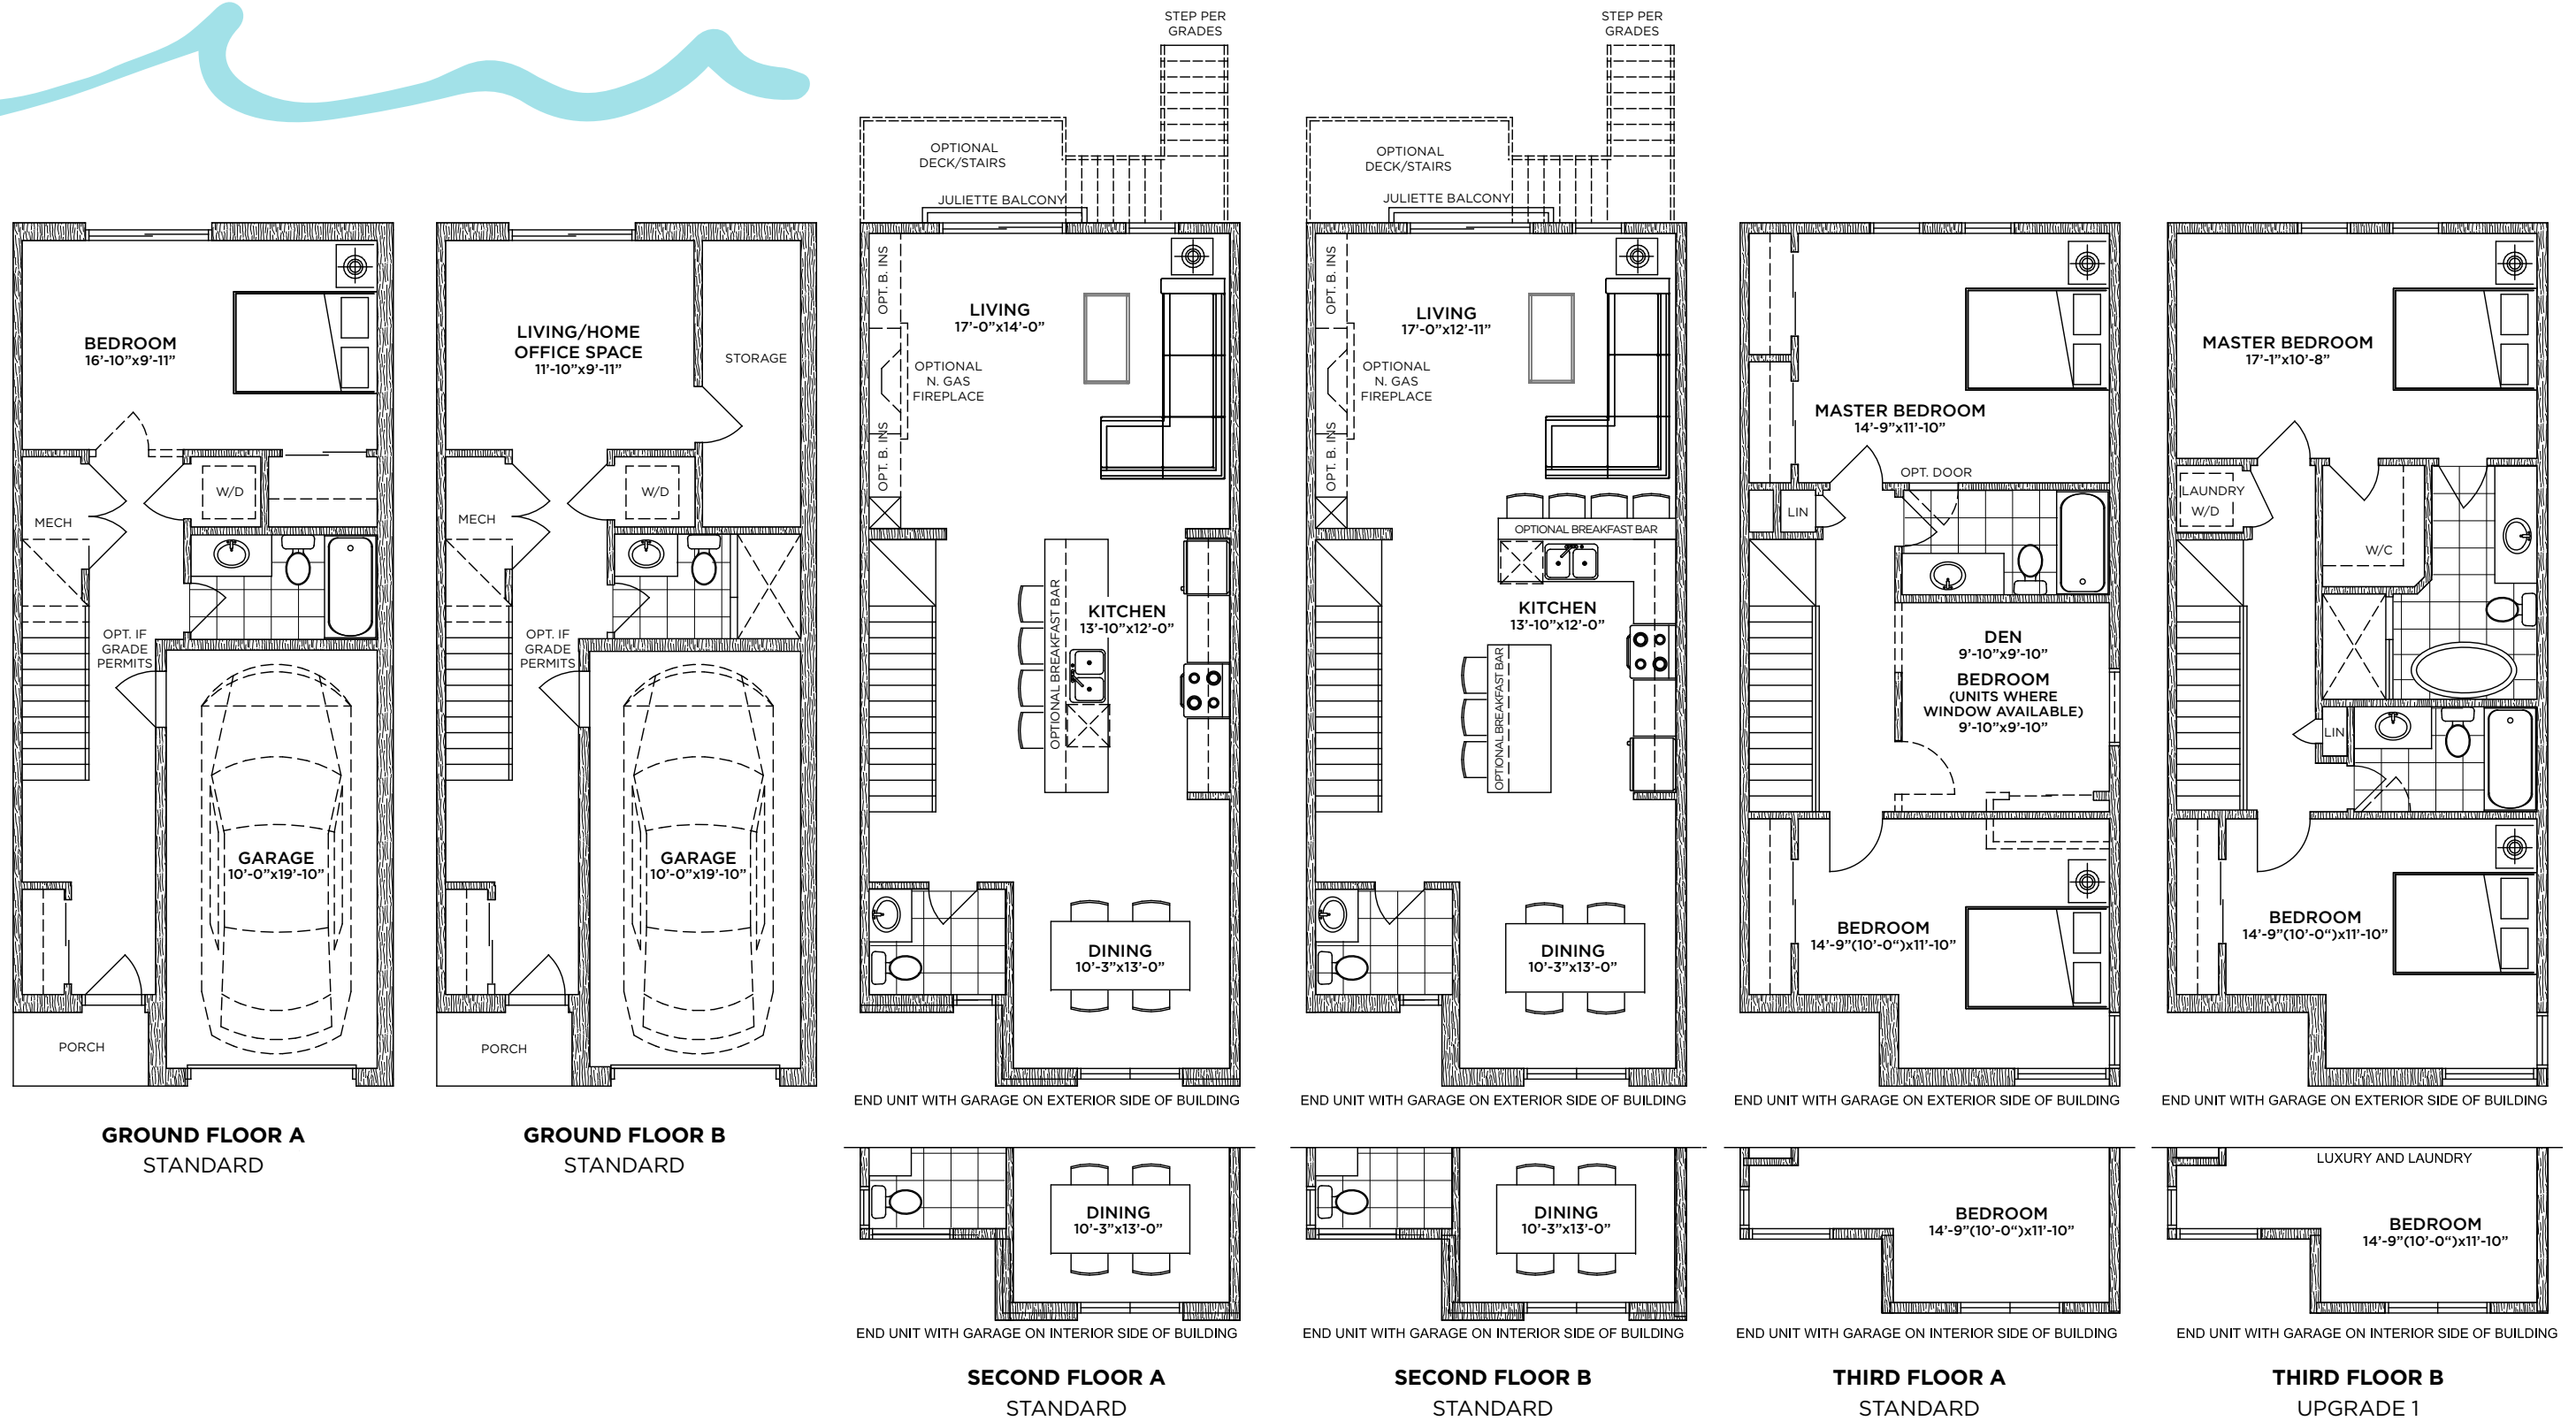

# THE MAPLE

1,880 sq.ft

Materials, specifications, and floor plans are subject to change without notice. All renderings are artist's conceptions. All floor plans are approximate dimensions. Actual usable floor space may vary from the stated floor area. E. & O.E.