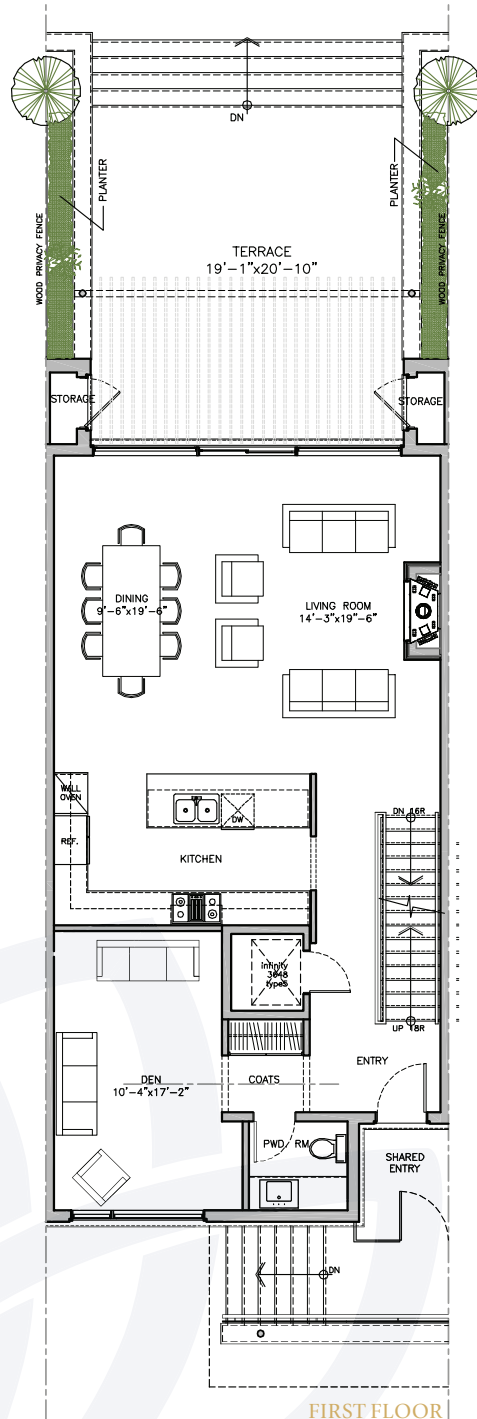

LOWER LEVEL

FIRST FLOOR

SECOND FLOOR

The Ivy

2,793 SQ. FT.
PLUS 391 SQ. FT. OF
REAR TERRACE

TOWNMANS NUMBER: 02, 05, 08, 11, 14 & 17

Sizes and specifications are subject to change without notice. Furniture is for placement and illustrative purposes only. E.&O.E.