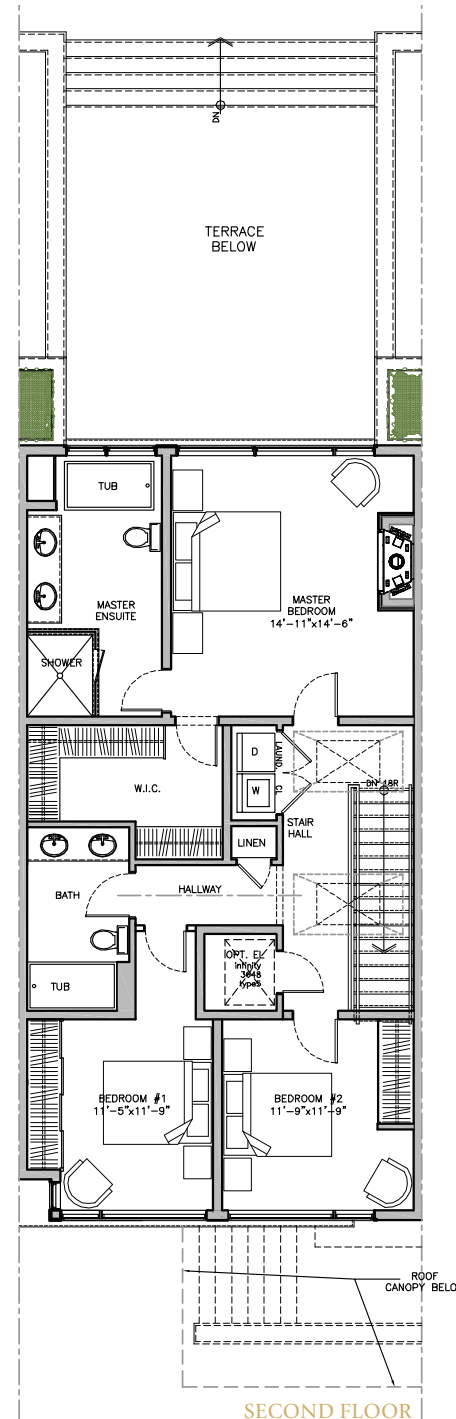

LOWER LEVEL

FIRST FLOOR

SECOND FLOOR

The Ivy

2,793 SQ. FT.
PLUS 391 SQ. FT. OF
REAR TERRACE

TOWNMANS NUMBER: 02, 05, 08, 11, 14 & 17

Sizes and specifications are subject to change without notice. Furniture is for placement and illustrative purposes only. E.&O.E.