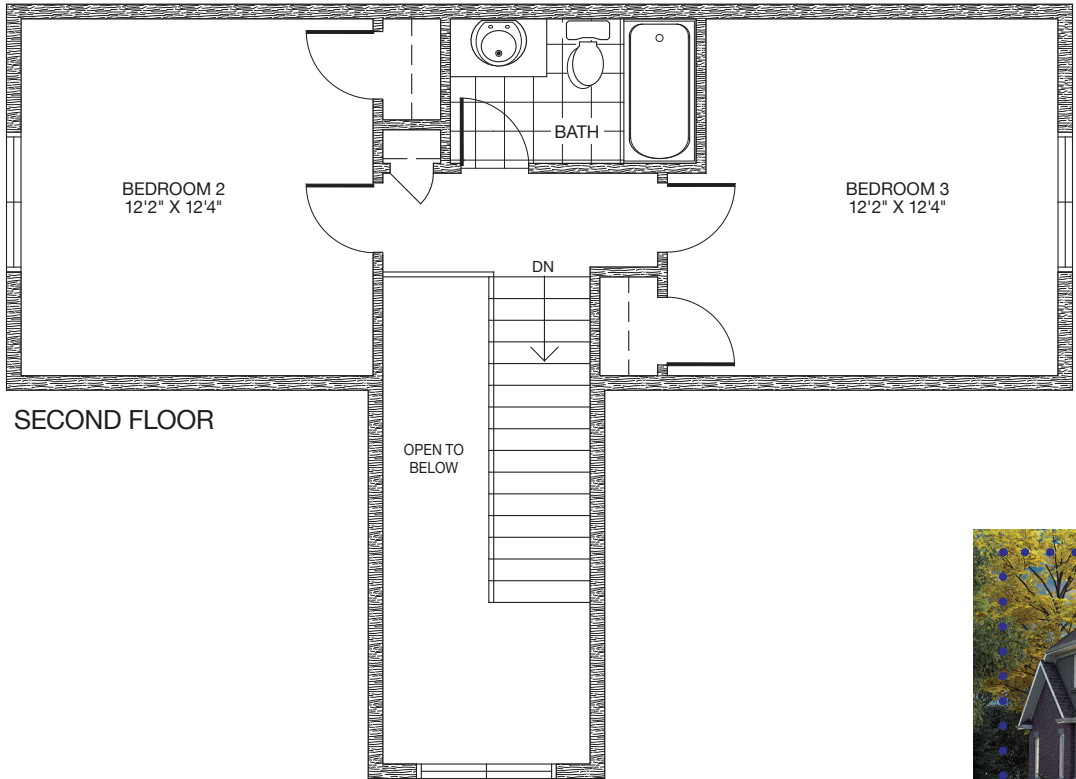

The Eberle | 1,630 sq.ft.

Floor plans, materials and specifications are subject to change without notice. All dimensions and square footage are approximate. Actual usable floor space may vary from stated floor area. Models may be built as mirror image. Optional floorplan premiums apply. Ask agent for details. Rendering is Artist concepts. E.&O.E