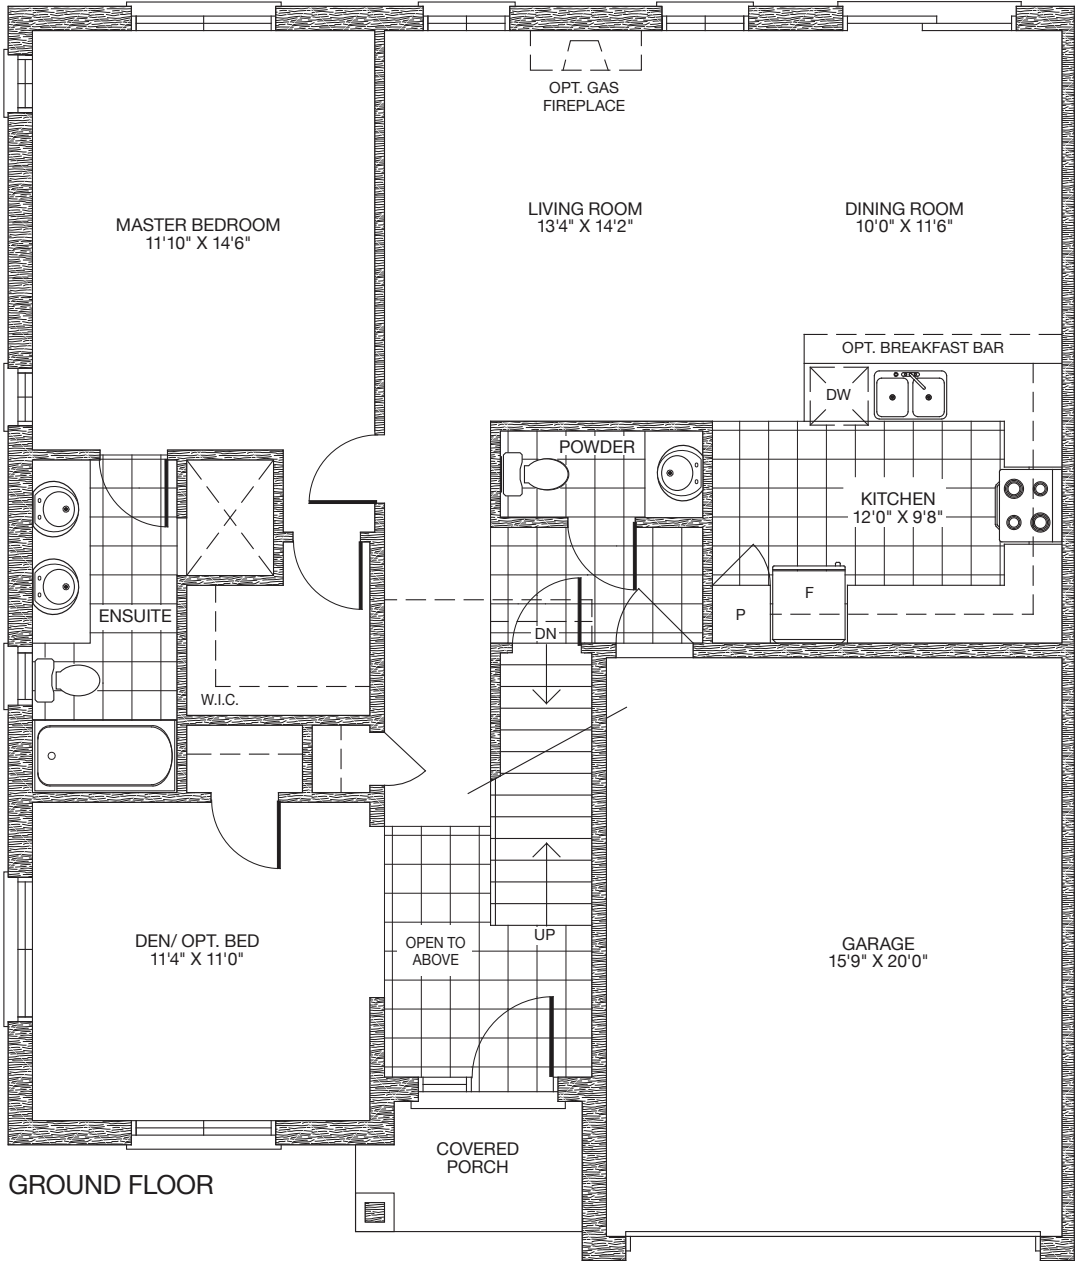

The Eberle | 1,630 sq.ft.

Floor plans, materials and specifications are subject to change without notice. All dimensions and square footage are approximate. Actual usable floor space may vary from stated floor area. Models may be built as mirror image. Optional floorplan premiums apply. Ask agent for details. Rendering is Artist concepts. E.&O.E