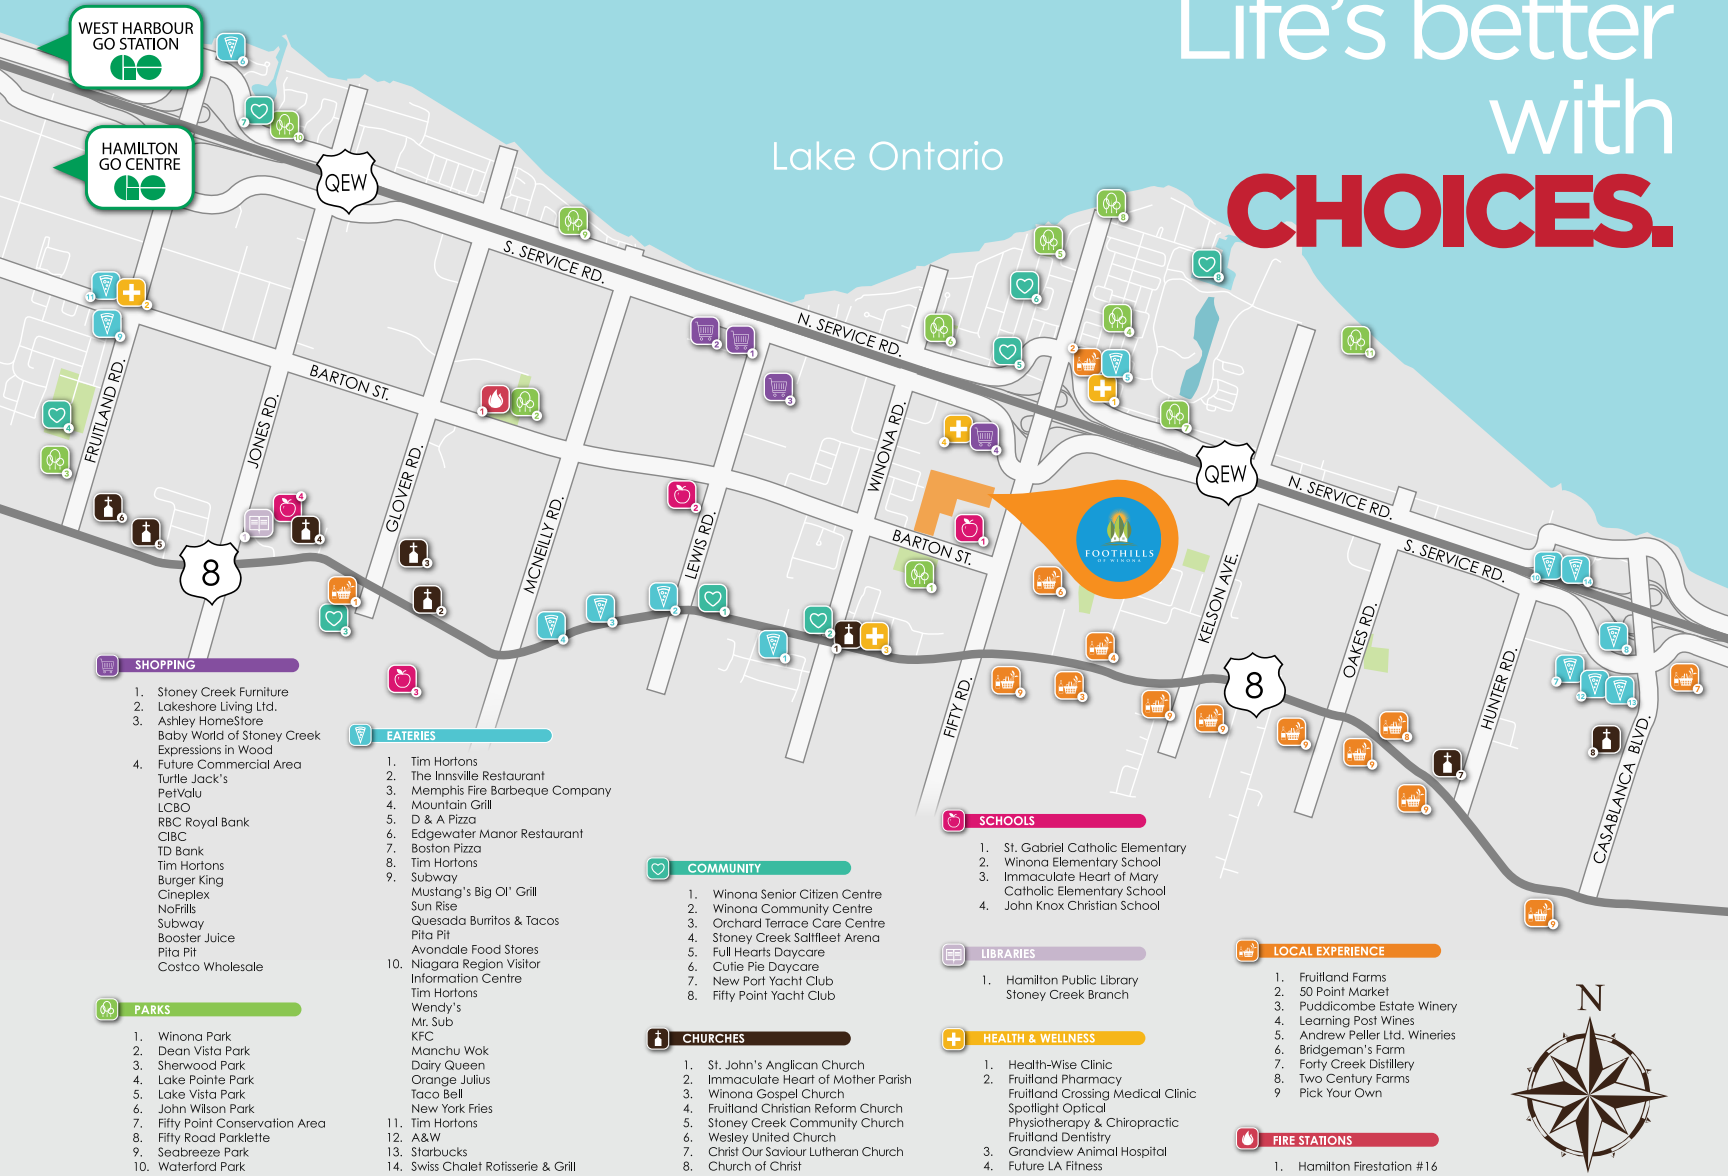

Life's better with CHOICES.

WEST HARBOUR GO STATION

HAMILTON GO CENTRE

Lake Ontario

SHOPPING

1. Stoney Creek Furniture
2. Lakeshore Living Ltd.
3. Ashley HomeStore
4. Baby World of Stoney Creek
5. Expressions in Wood
6. Future Commercial Area
7. Turtle Jack's
8. PetValu
9. LCBO
10. RBC Royal Bank
11. CIBC
12. TD Bank
13. Tim Hortons
14. Burger King
15. Cineplex
16. NoFrills
17. Subway
18. Booster Juice
19. Pita Pit
20. Costco Wholesale

EATERIES

1. Tim Hortons
2. The Innsville Restaurant
3. Memphis Fire Barbeque Company
4. Mountain Grill
5. D & A Pizza
6. Edgewater Manor Restaurant
7. Boston Pizza
8. Tim Hortons
9. Subway
10. Mustang's Big Ol' Grill
11. Sun Rise
12. Quesada Burritos & Tacos
13. Pita Pit
14. Avondale Food Stores
15. Niagara Region Visitor Information Centre
16. Tim Hortons
17. Wendy's
18. Mr. Sub
19. KFC
20. Manchu Wak
21. Dairy Queen
22. Orange Julius
23. Taco Bell
24. New York Fries
25. Tim Hortons
26. A&W
27. Starbucks
28. Swiss Chalet Rotisserie & Grill

PARKS

1. Winona Park
2. Dean Vista Park
3. Sherwood Park
4. Lake Pointe Park
5. Lake Vista Park
6. John Wilson Park
7. Fifty Point Conservation Area
8. Fifty Road Parklette
9. Seabreeze Park
10. Waterford Park

COMMUNITY

1. Winona Senior Citizen Centre
2. Winona Community Centre
3. Orchard Terrace Care Centre
4. Stoney Creek Skiffleet Arena
5. Full Hearts Daycare
6. Cutie Pie Daycare
7. New Port Yacht Club
8. Fifty Point Yacht Club

CHURCHES

1. St. John's Anglican Church
2. Immaculate Heart of Mother Parish
3. Winona Gospel Church
4. Fruitland Christian Reform Church
5. Stoney Creek Community Church
6. Westley United Church
7. Christ Our Saviour Lutheran Church
8. Church of Christ

SCHOOLS

LIBRARIES

1. Hamilton Public Library
2. Stoney Creek Branch

HEALTH & WELLNESS

1. Health-Wise Clinic
2. Fruitland Pharmacy
3. Fruitland Crossing Medical Clinic
4. Spotlight Optical
5. Physiotherapy & Chiropractic
6. Fruitland Dentistry
7. Grandview Animal Hospital
8. Future LA Fitness

LOCAL EXPERIENCE

1. Fruitland Farms
2. 50 Point Market
3. Puddicombe Estate Winery
4. Learning Post Wines
5. Andrew Peller Ltd. Wineries
6. Bridgeman's Farm
7. Forty Creek Distillery
8. Two Century Farms
9. Pick Your Own

FIRE STATIONS

1. Hamilton Firestation #16