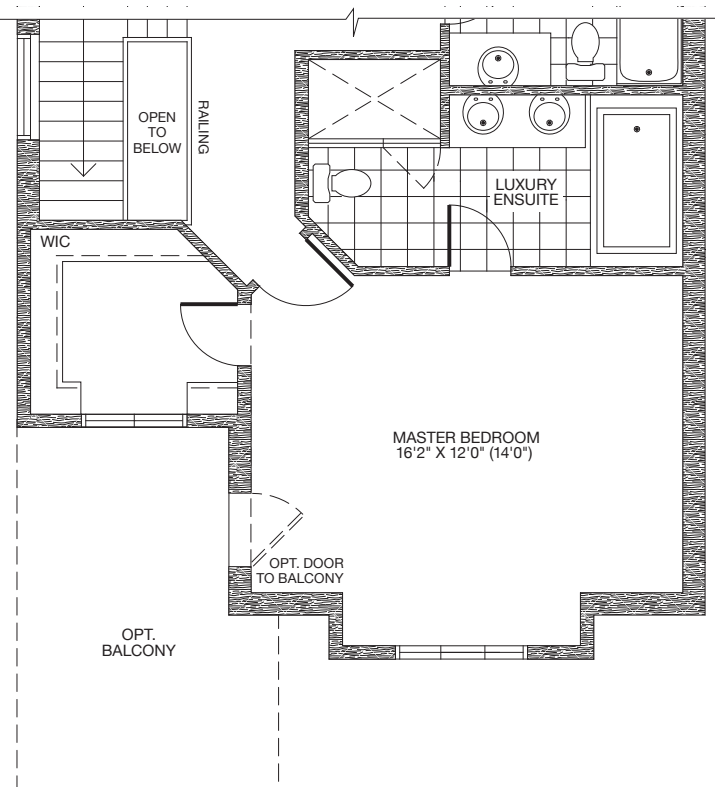

The Envy | End Unit 1,610 sq.ft.

GROUND FLOOR

SECOND FLOOR

OPT. SECOND FLOOR LUXURY ENSUITE

Floor plans, materials and specifications are subject to change without notice. All dimensions and square footage are approximate. Actual usable floor space may vary from stated floor area. Models may be built as mirror image. Optional floorplan premiums apply. Ask agent for details. E. & O. E.