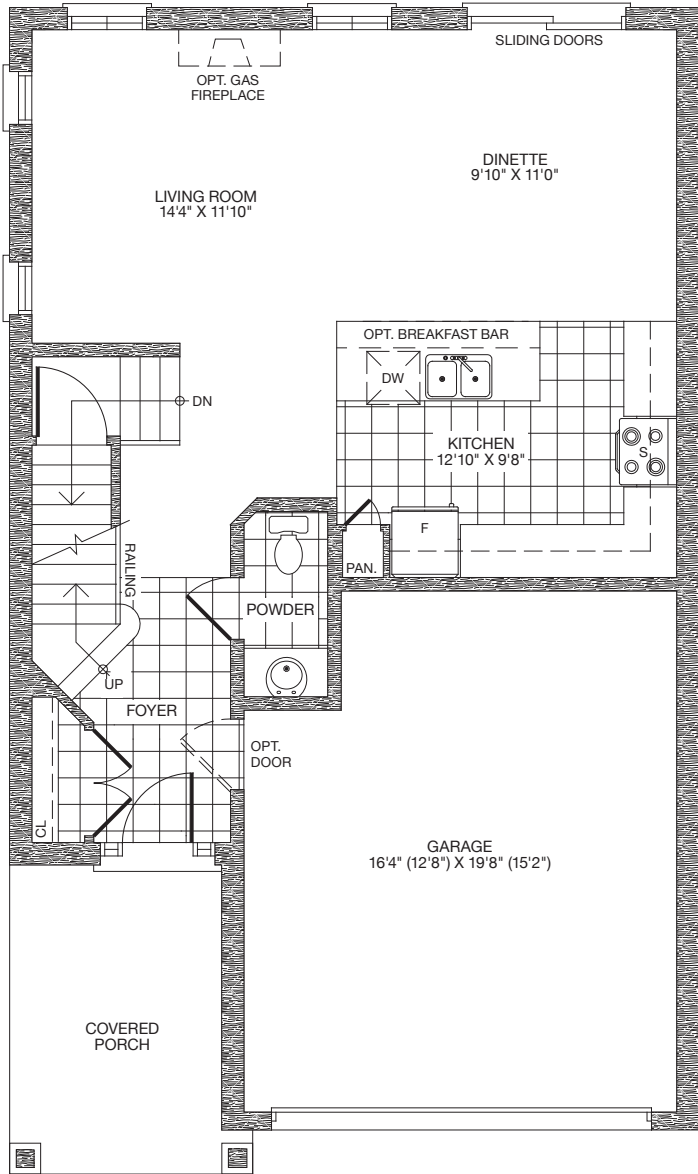

The Envy | End Unit 1,610 sq.ft.

GROUND FLOOR

SECOND FLOOR

OPT. SECOND FLOOR LUXURY ENSUITE

Floor plans, materials and specifications are subject to change without notice. All dimensions and square footage are approximate. Actual usable floor space may vary from stated floor area. Models may be built as mirror image. Optional floorplan premiums apply. Ask agent for details. E. & O. E.