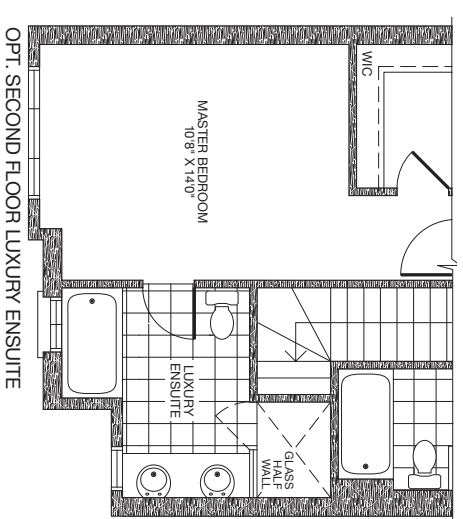

# The Fairwinds

Interior Unit 1,390 sq.ft.

Floor plans, materials and specifications are subject to change without notice. All dimensions and square footage are approximate. Actual usable floor space may vary from stated floor area. Models may be built as mirror image. Optional floorplan premiums apply. Ask agent for details. E. & O. E.