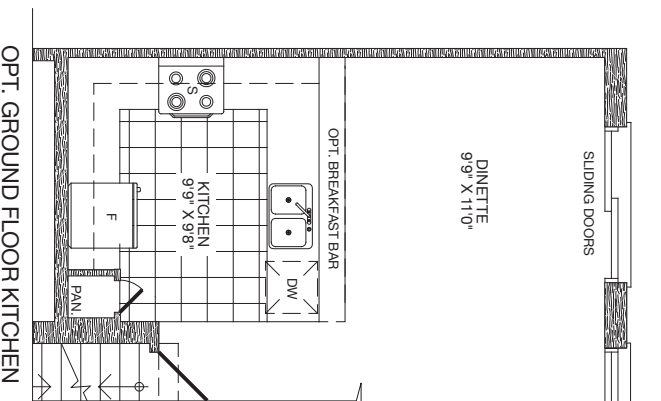

# The Fairwinds

Interior Unit 1,390 sq.ft.

Floor plans, materials and specifications are subject to change without notice. All dimensions and square footage are approximate. Actual usable floor space may vary from stated floor area. Models may be built as mirror image. Optional floorplan premiums apply. Ask agent for details. E. & O. E.