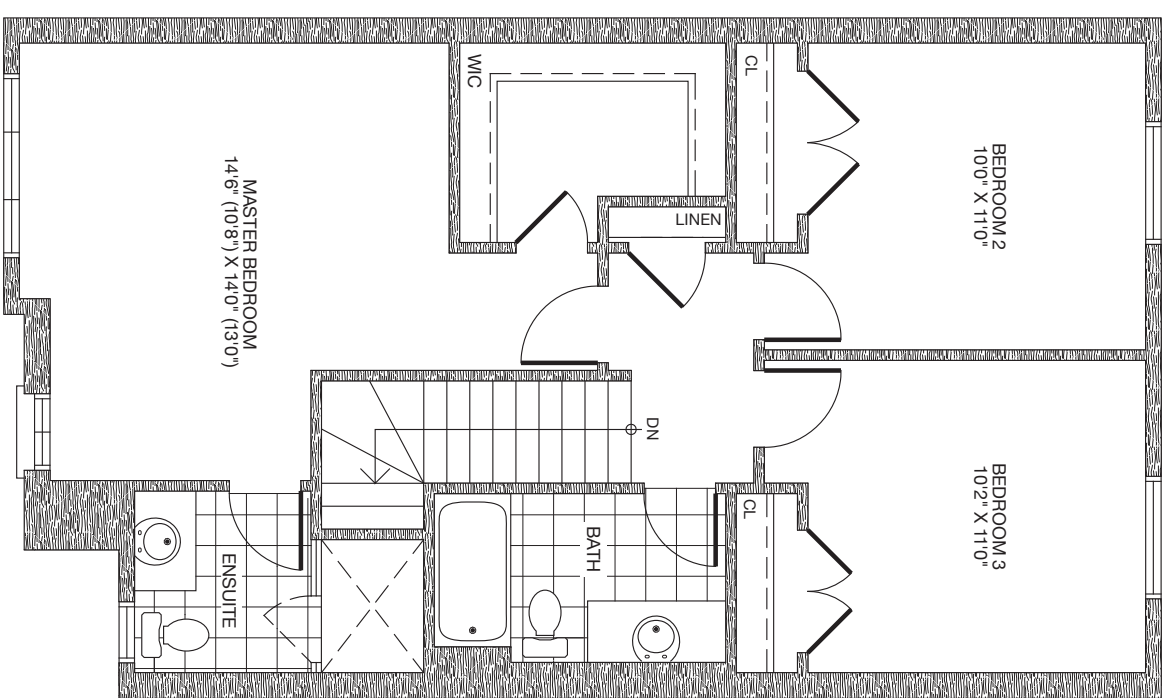

# The Fairwinds

Interior Unit 1,390 sq.ft.

Floor plans, materials and specifications are subject to change without notice. All dimensions and square footage are approximate. Actual usable floor space may vary from stated floor area. Models may be built as mirror image. Optional floorplan premiums apply. Ask agent for details. E. & O. E.