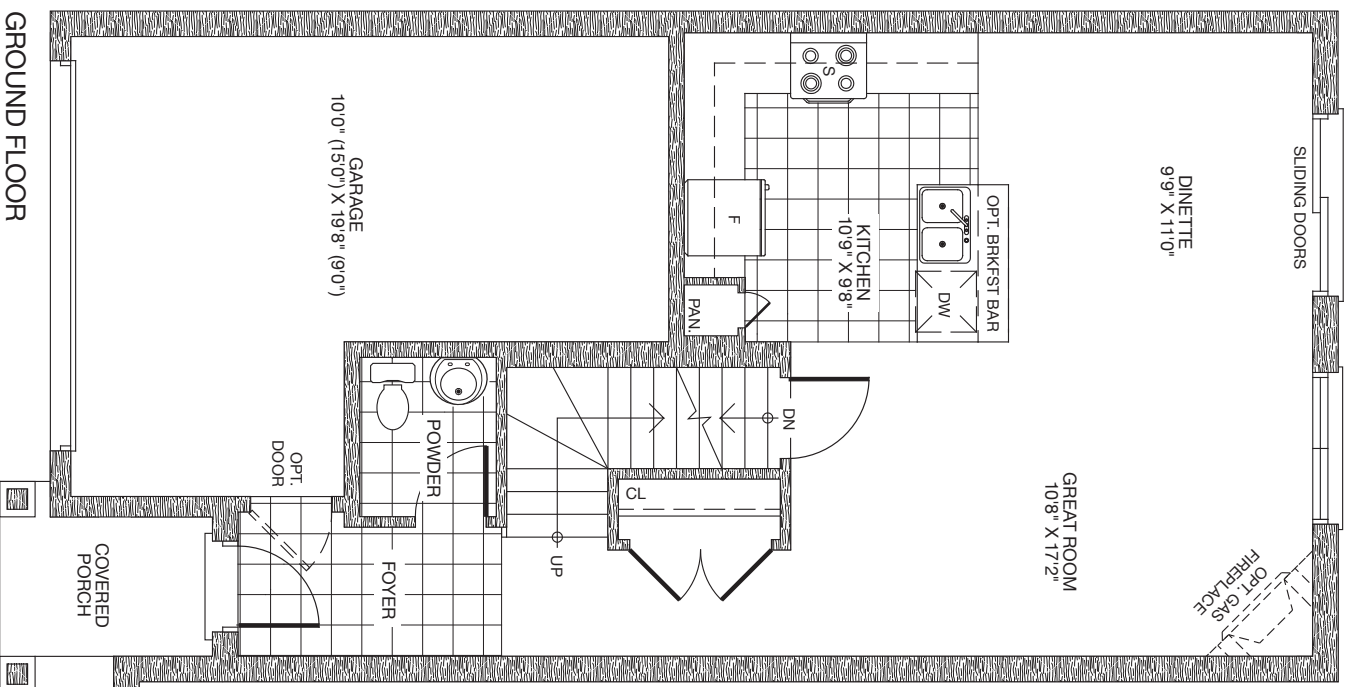

# The Fairwinds

Interior Unit 1,390 sq.ft.

Floor plans, materials and specifications are subject to change without notice. All dimensions and square footage are approximate. Actual usable floor space may vary from stated floor area. Models may be built as mirror image. Optional floorplan premiums apply. Ask agent for details. E. & O. E.